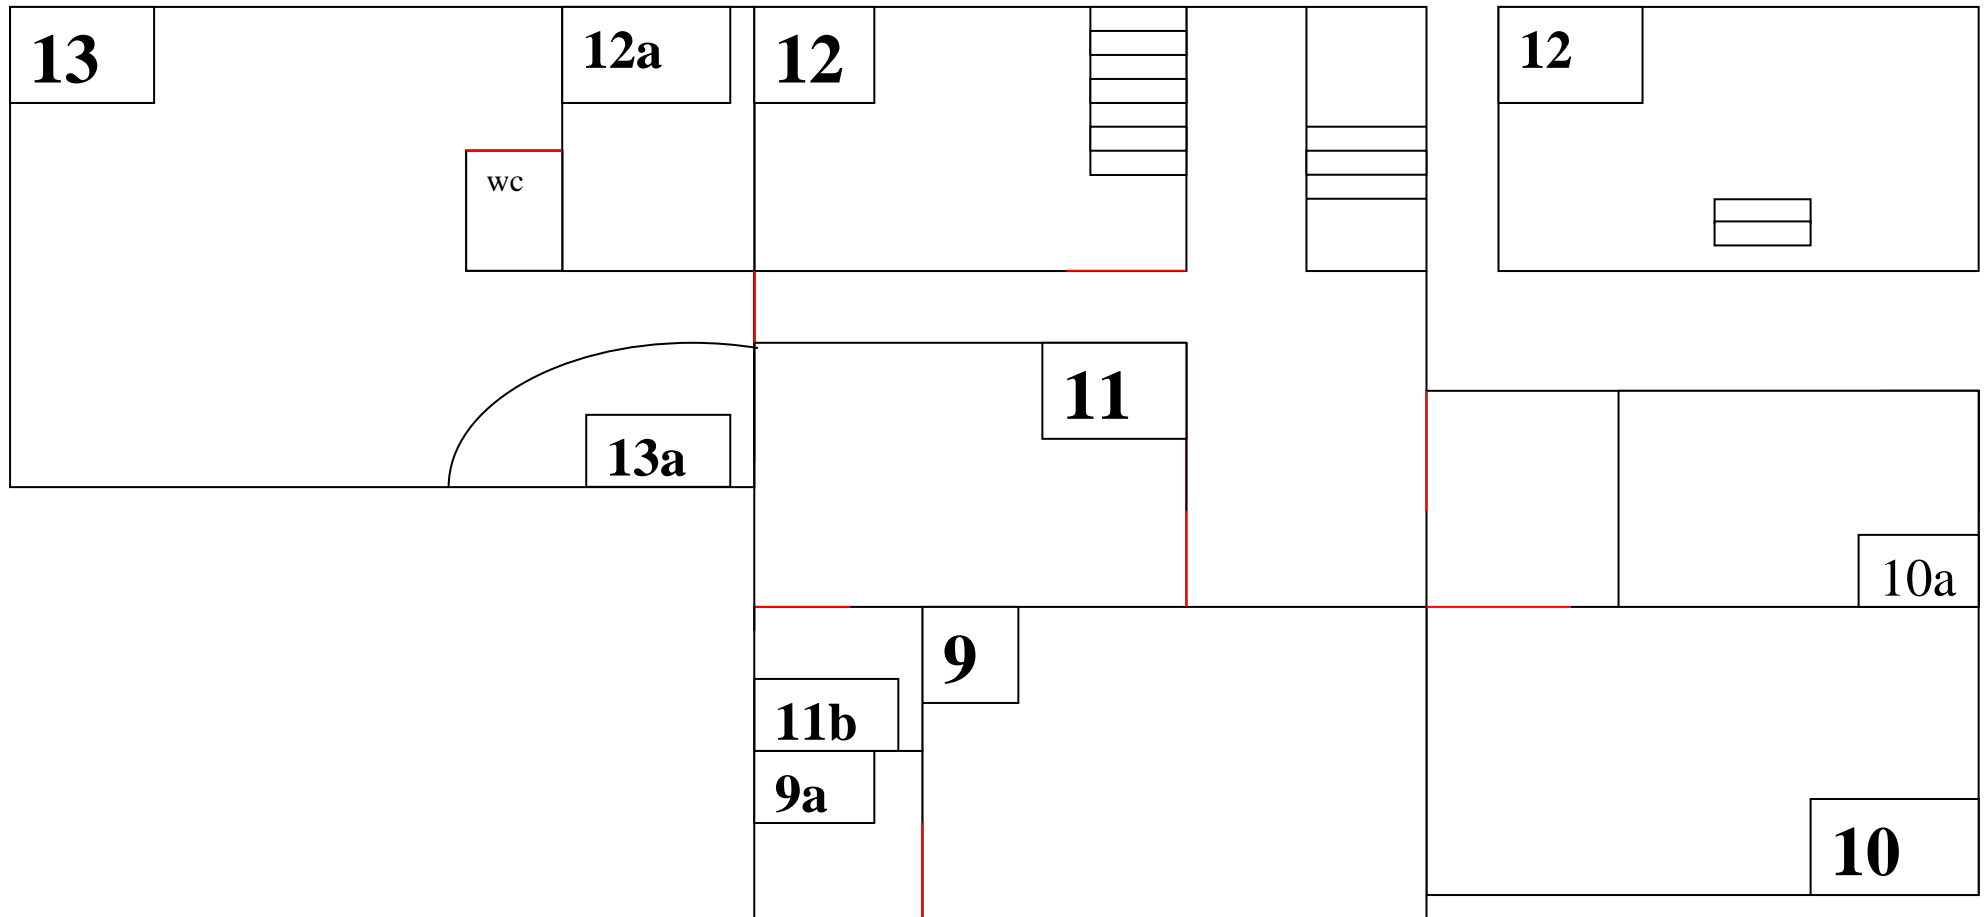

- The Manor House @ Harthill Hall  
Ground Floor**
- 1** Entrance/Sitting Room Accessed Via Formal Knott Garden **sofa bed for + 2 Adults**
  - 2 Sitting Room with Open Fire
  - 3 Office/hideaway
  - 4 Stone Steps to Small Double Bedroom (beamed low ceilings)
  - 5 Kitchen/Dining Room Open Fire Flag Stone Floor
  - 6** WC/Shower Room
  - 7 Inner Walled Courtyard 4 Person Jacuzzi hours 8am-10pm
  - 8 Summer House with Small Billiards Table, Table Tennis Table TV screen.

**The Manor House @ Harthill Hall  
First Floor**

- 9 Henrys Bedroom Oak Panel Room With Double Mullion Window Double Four poster 9a En suite Shower Room
- 10 Jemima's Suite Queen size Bed or Twin with sofa bunk for **2 children under 8 years** 10a family bathroom with Bath and shower over
- 11 Chelsie's Room Double four poster room 11a En suite Shower Room
- 12 Sam's Suite triple room on 3 floors , 12a En suite Shower Room
- 13 Mum & Dads Pad Queen size Four Poster Bed Sottini Calvari Rain Bath in the Room, Double Sinks and WC **1x childs bed for 1 child under 8 + 13a Toddlers Bed**